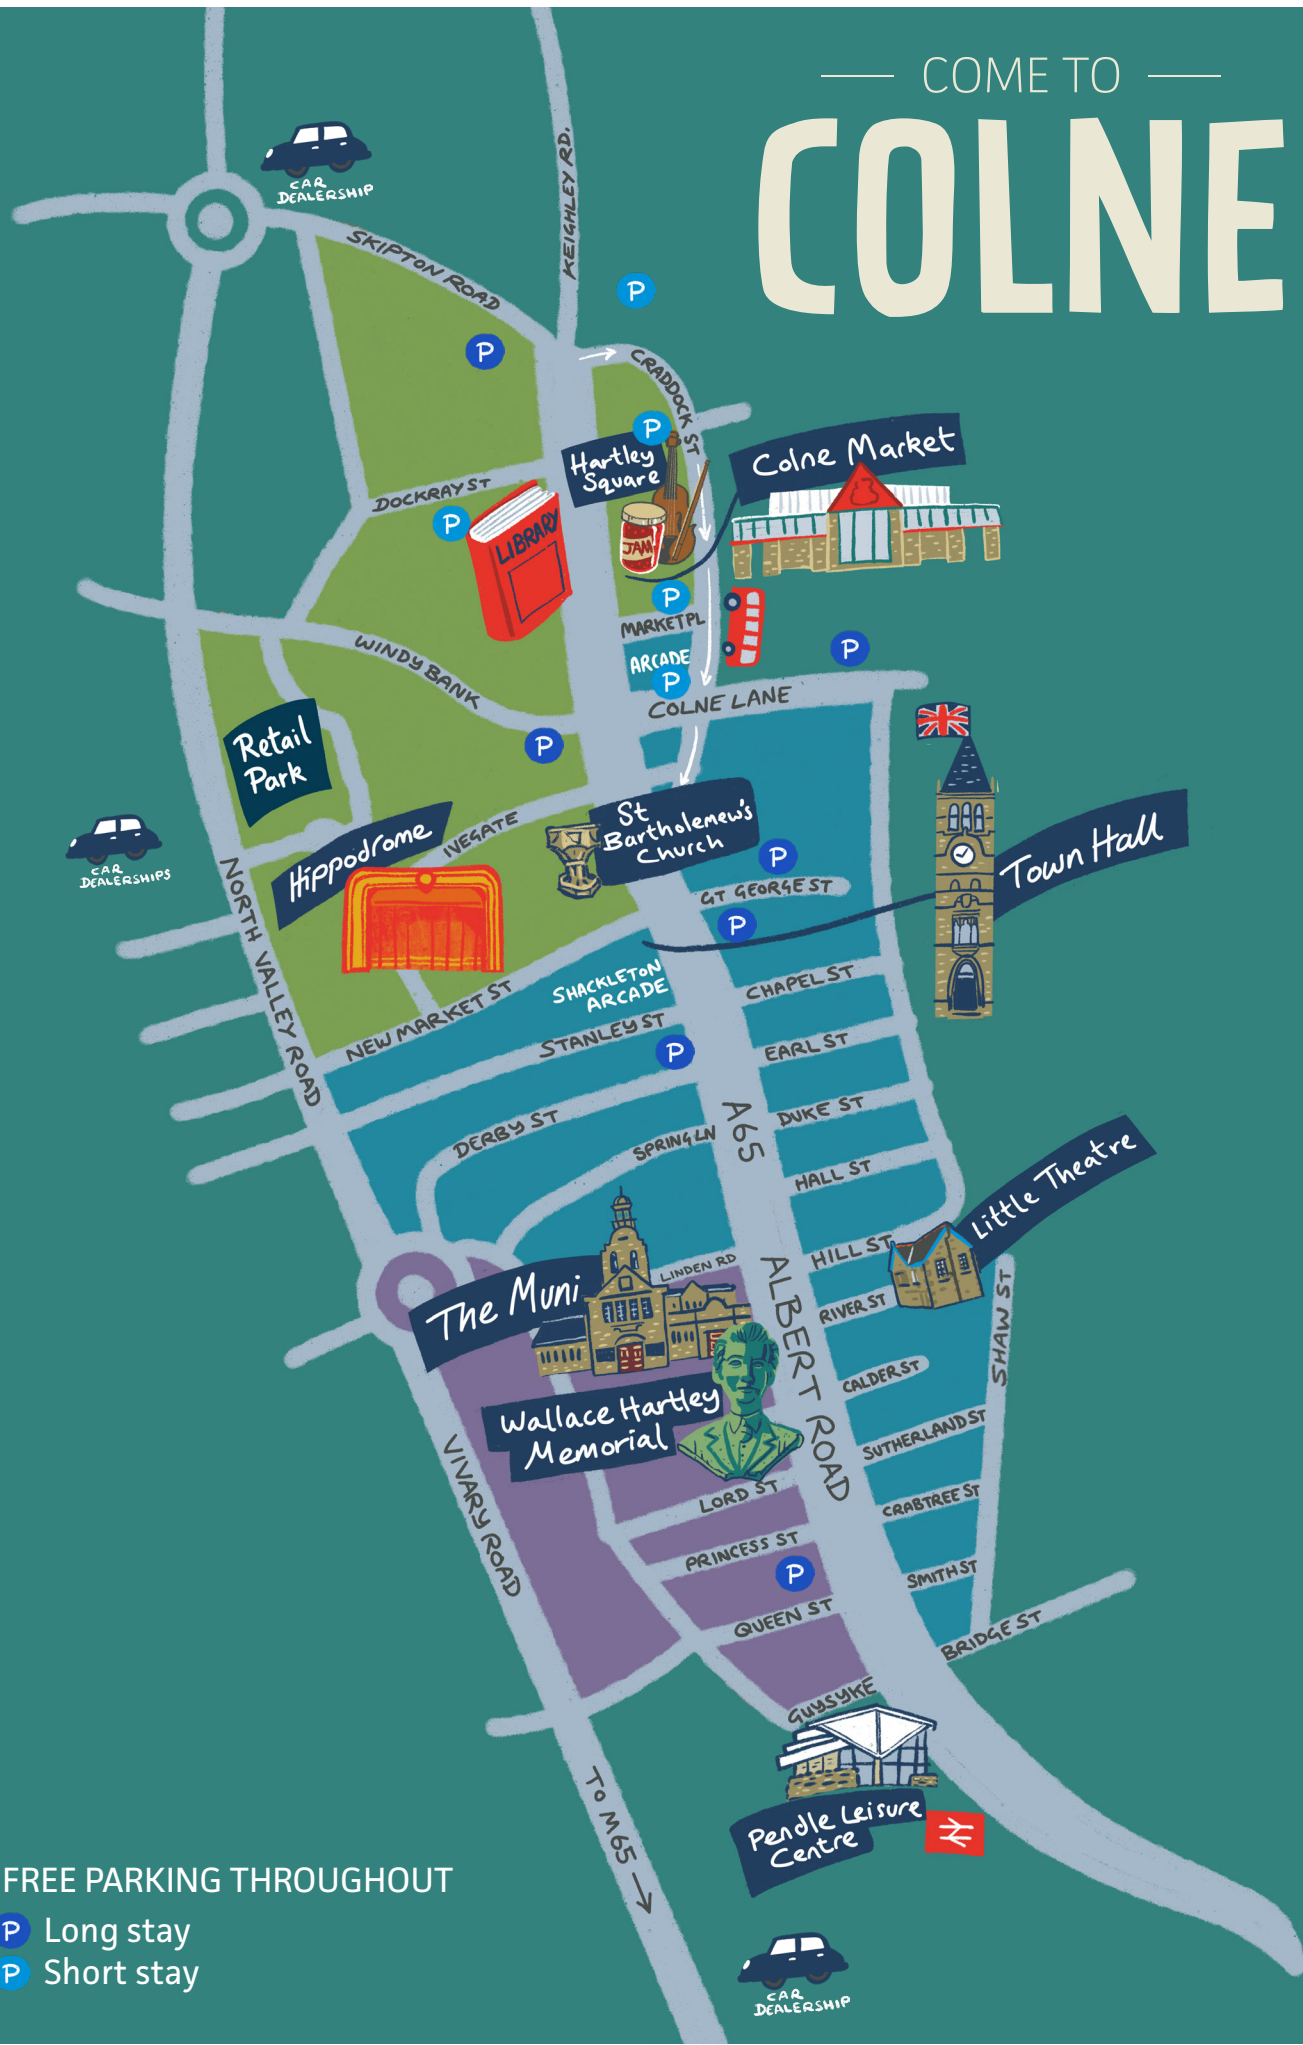

— COME TO —

COLNE

FREE PARKING THROUGHOUT

- P Long stay
- P Short stay